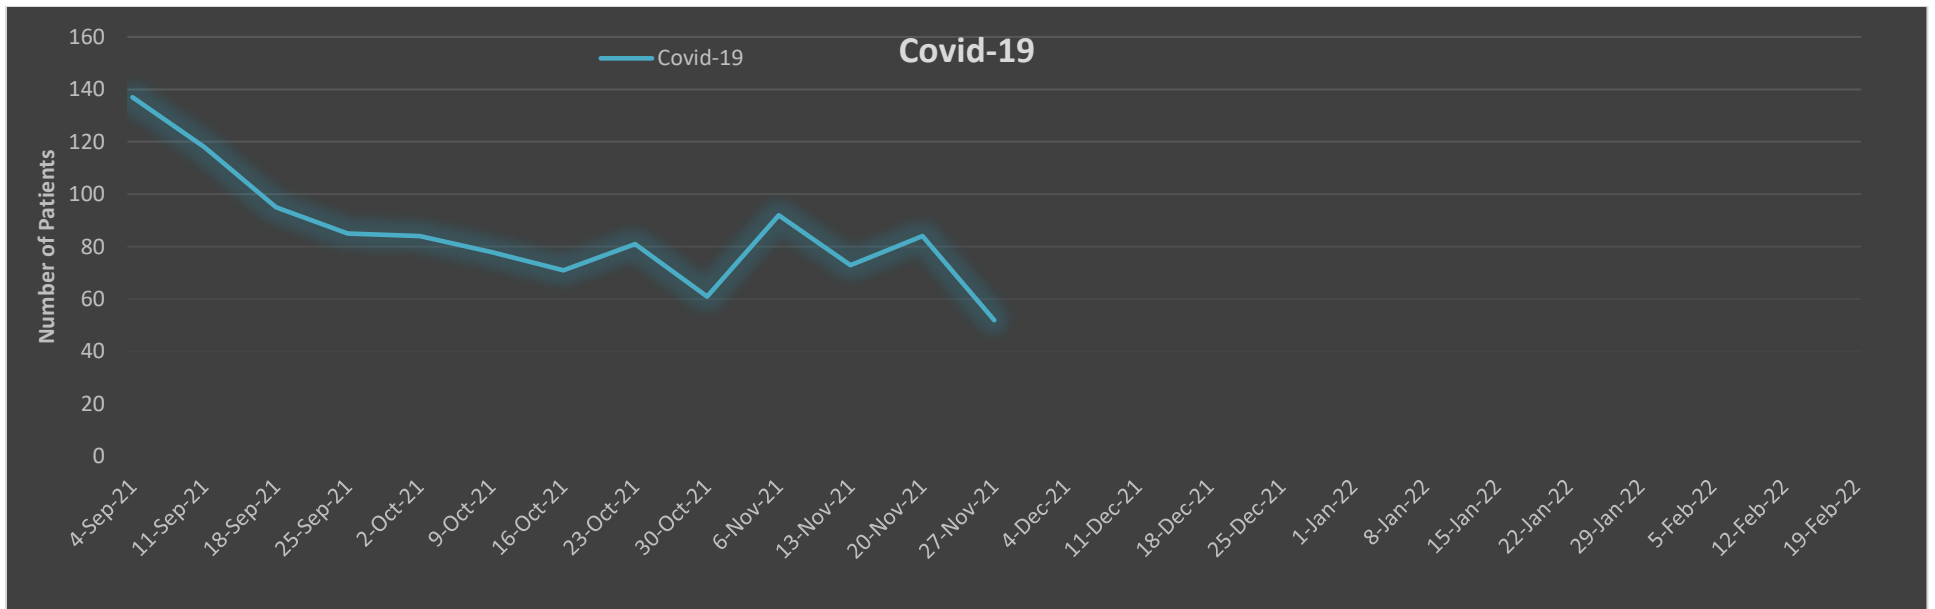

2021-2022 Respiratory Virus

Report Week Ending Saturday	Influenza Virus		RSV	Parainfluenza	HMPV	Adenovirus	Rhinovirus	Coronavirus (Not Covid-19)	Covid-19
	Flu A	Flu B							
4-Sep-21	1	0	24	0	0	0	10	0	137
11-Sep-21	0	0	21	3	0	0	10	1	118
18-Sep-21	0	0	38	1	1	1	12	1	95
25-Sep-21	0	0	30	1	0	1	12	0	85
2-Oct-21	1	2	56	3	0	1	11	0	84
9-Oct-21	0	1	53	1	0	3	16	1	78
16-Oct-21	0	0	60	3	0	1	17	0	71
23-Oct-21	1	0	77	2	0	0	19	1	81
30-Oct-21	2	0	57	1	0	2	15	1	61
6-Nov-21	9	0	61	2	1	0	19	0	92
13-Nov-21	17	0	76	1	1	0	14	1	73
20-Nov-21	13	0	55	5	2	1	15	0	84
27-Nov-21	24	1	45	4	1	0	10	0	52