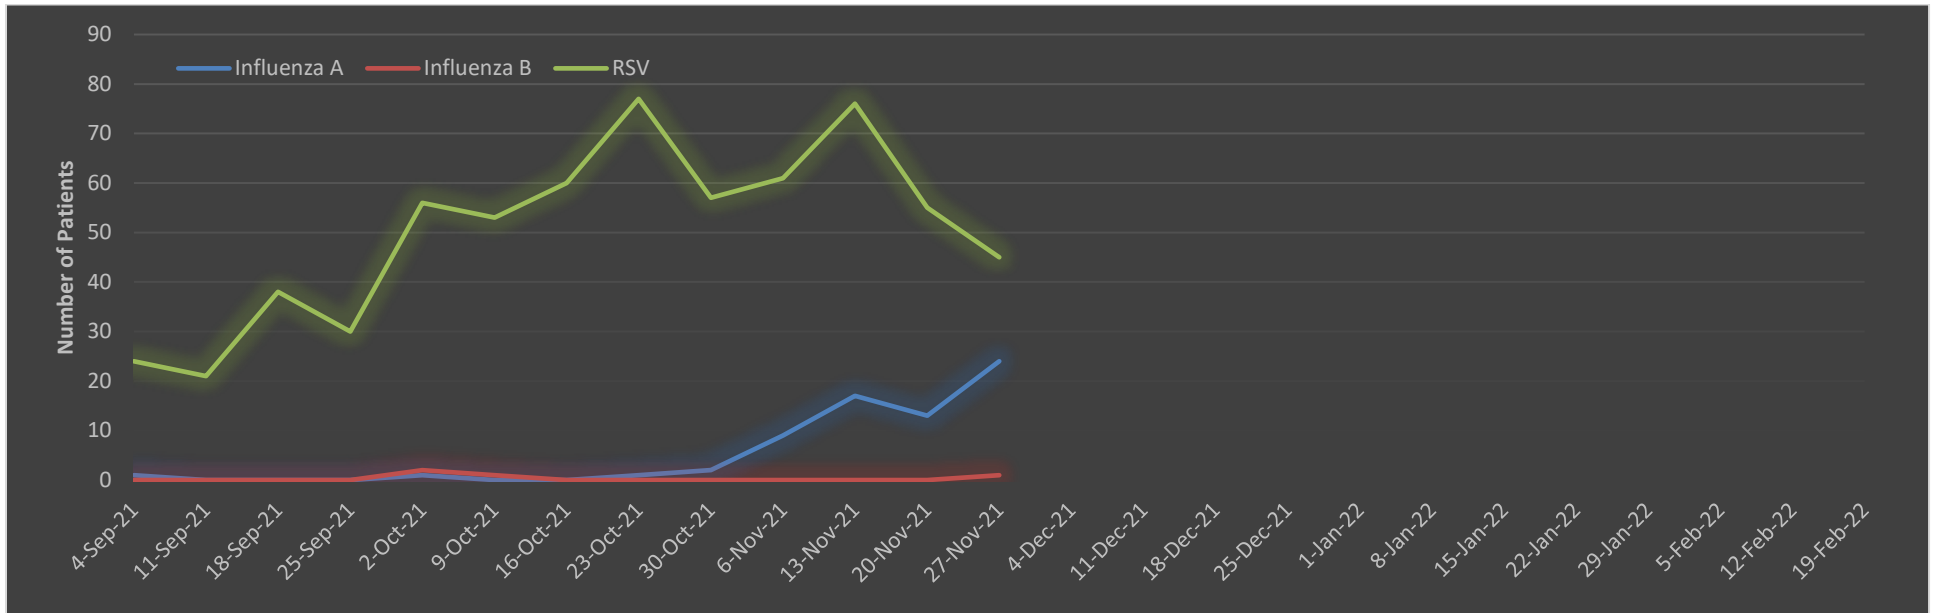

2021-2022 Respiratory Virus

Report Week Ending Saturday	Influenza Virus		RSV	Parainfluenza	HMPV	Adenovirus	Rhinovirus	Coronavirus (Not Covid-19)	Covid-19
	Flu A	Flu B							
4-Sep-21	1	0	24	0	0	0	10	0	137
11-Sep-21	0	0	21	3	0	0	10	1	118
18-Sep-21	0	0	38	1	1	1	12	1	95
25-Sep-21	0	0	30	1	0	1	12	0	85
2-Oct-21	1	2	56	3	0	1	11	0	84
9-Oct-21	0	1	53	1	0	3	16	1	78
16-Oct-21	0	0	60	3	0	1	17	0	71
23-Oct-21	1	0	77	2	0	0	19	1	81
30-Oct-21	2	0	57	1	0	2	15	1	61
6-Nov-21	9	0	61	2	1	0	19	0	92
13-Nov-21	17	0	76	1	1	0	14	1	73
20-Nov-21	13	0	55	5	2	1	15	0	84
27-Nov-21	24	1	45	4	1	0	10	0	52