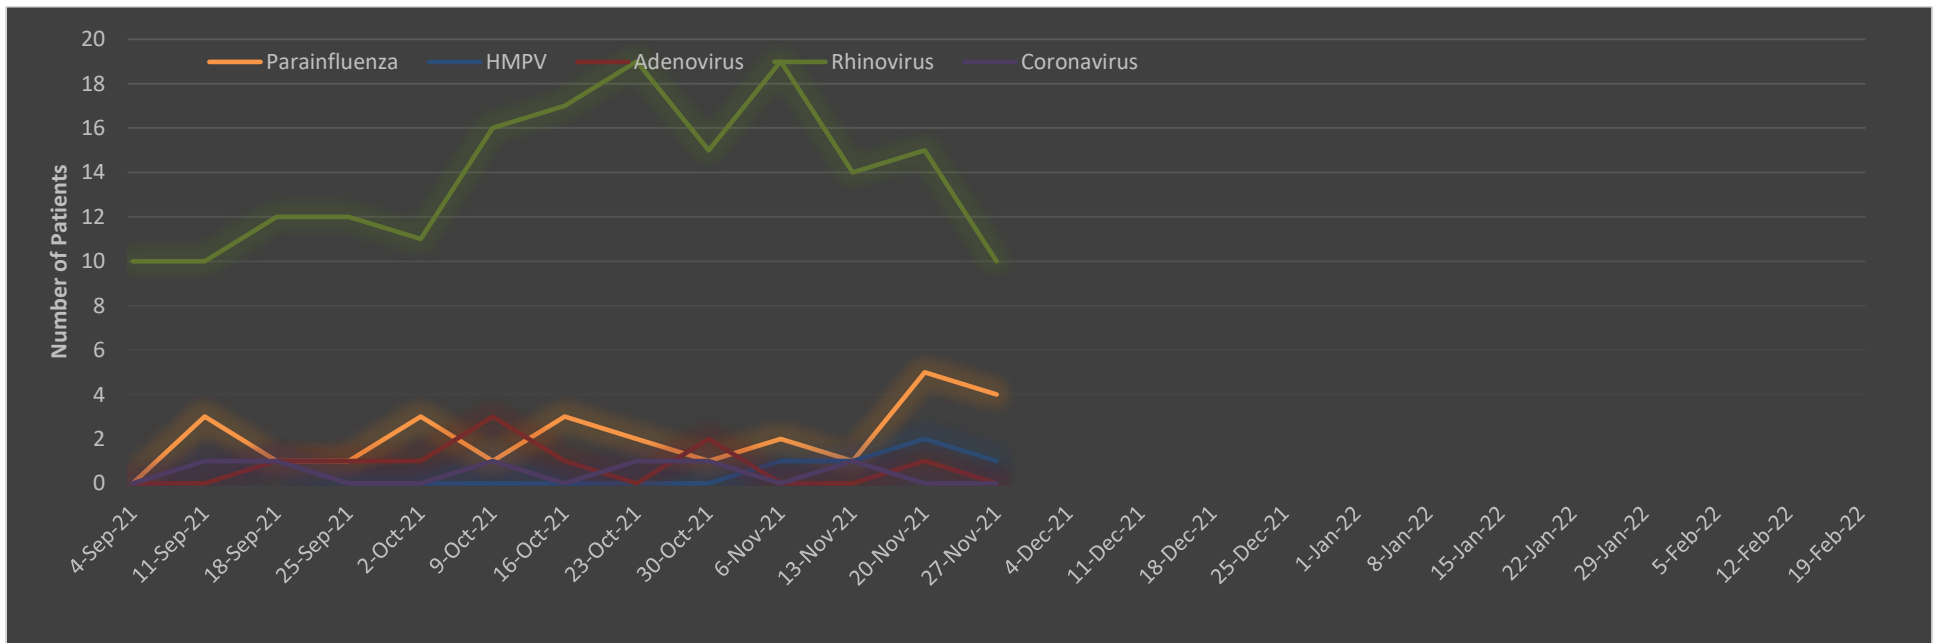

2021-2022 Respiratory Virus

Report Week Ending Saturday	Influenza Virus		RSV	Parainfluenza	HMPV	Adenovirus	Rhinovirus	Coronavirus (Not Covid-19)	Covid-19
	Flu A	Flu B							
4-Sep-21	1	0	24	0	0	0	10	0	137
11-Sep-21	0	0	21	3	0	0	10	1	118
18-Sep-21	0	0	38	1	1	1	12	1	95
25-Sep-21	0	0	30	1	0	1	12	0	85
2-Oct-21	1	2	56	3	0	1	11	0	84
9-Oct-21	0	1	53	1	0	3	16	1	78
16-Oct-21	0	0	60	3	0	1	17	0	71
23-Oct-21	1	0	77	2	0	0	19	1	81
30-Oct-21	2	0	57	1	0	2	15	1	61
6-Nov-21	9	0	61	2	1	0	19	0	92
13-Nov-21	17	0	76	1	1	0	14	1	73
20-Nov-21	13	0	55	5	2	1	15	0	84
27-Nov-21	24	1	45	4	1	0	10	0	52