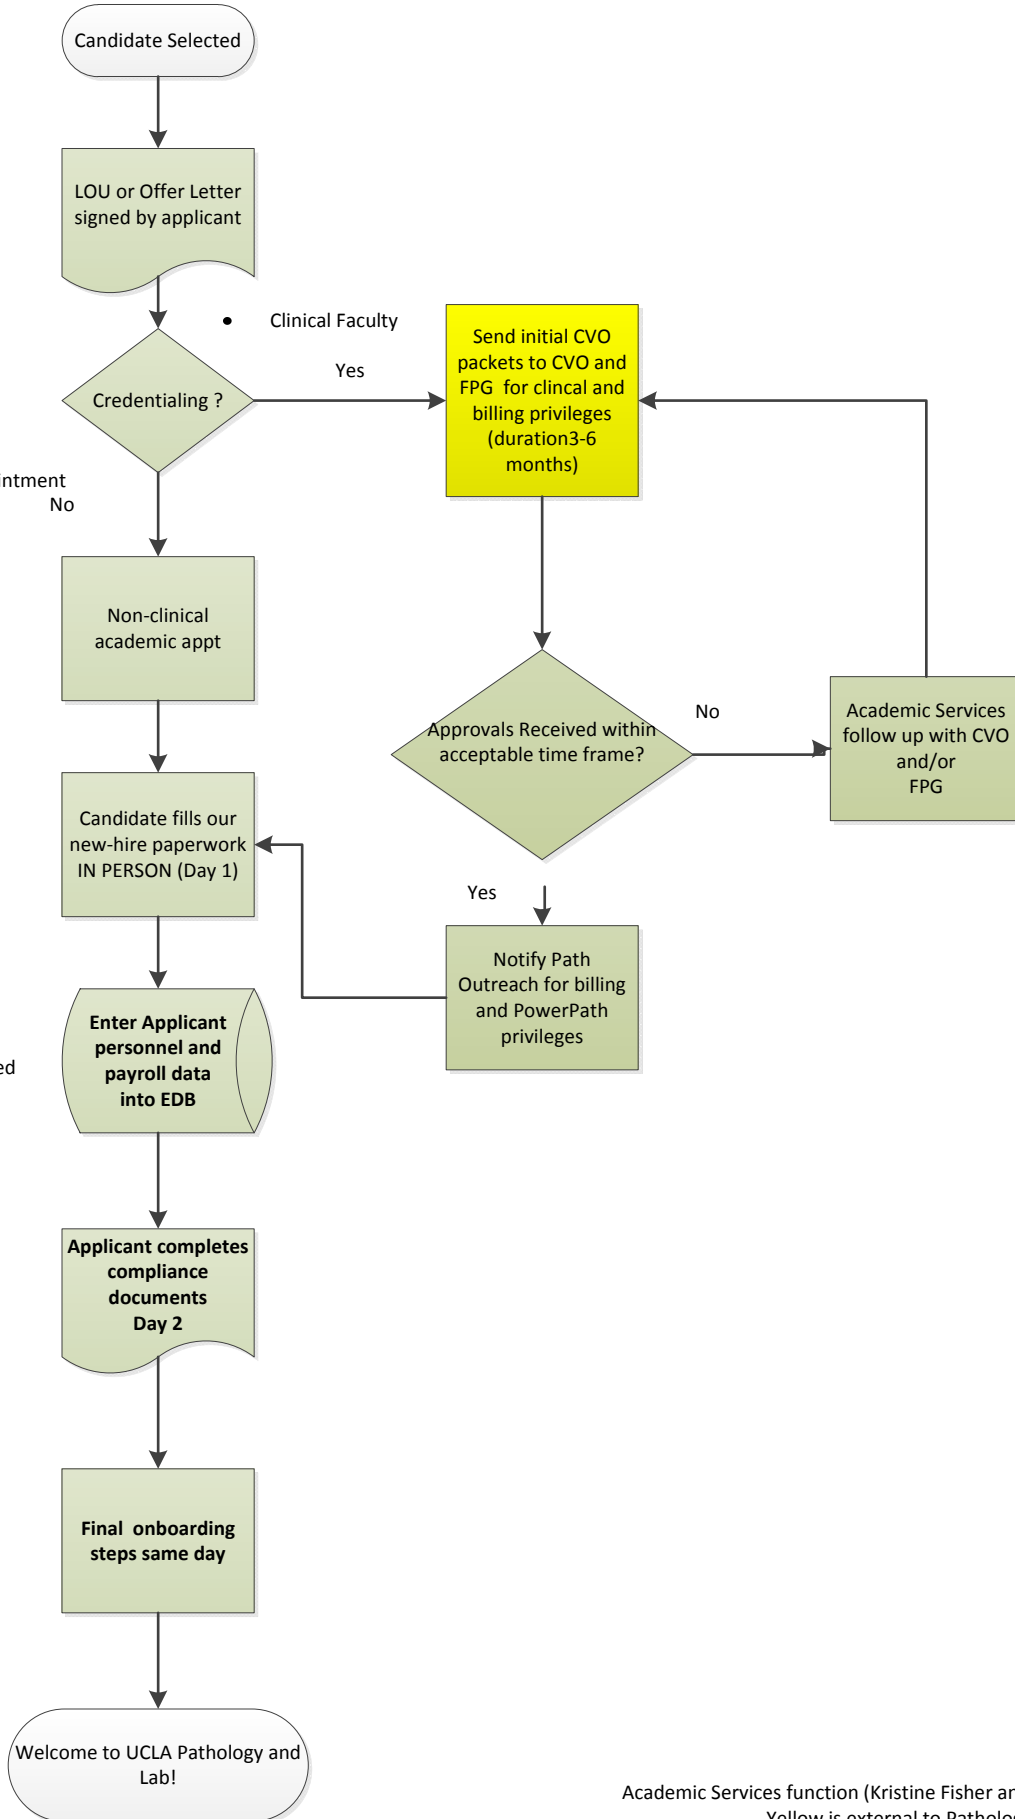

# Academic Services On-Boarding

After Faculty is recruited ...

Non-Clinical appointment  
No

• ID #  
Created

- Badge
- Orientation
- Benefits
- Email
- Directories
- Parking

Academic Services function (Kristine Fisher and Josephine Alviar)  
Yellow is external to Pathology.